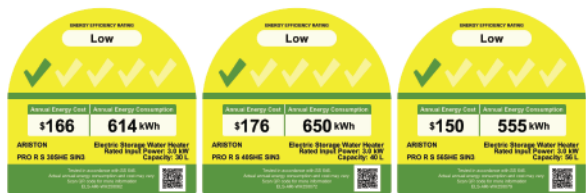

MULTI CAPACITY HOT WATER EXPERIENCE

- / Slim design suitable for concealed installation
- / High precision thermostat
- / High density insulation for energy saving
- / Total safety system certified by Ariston
- / Easy and flexible horizontal installation
- / Multi-position mounting