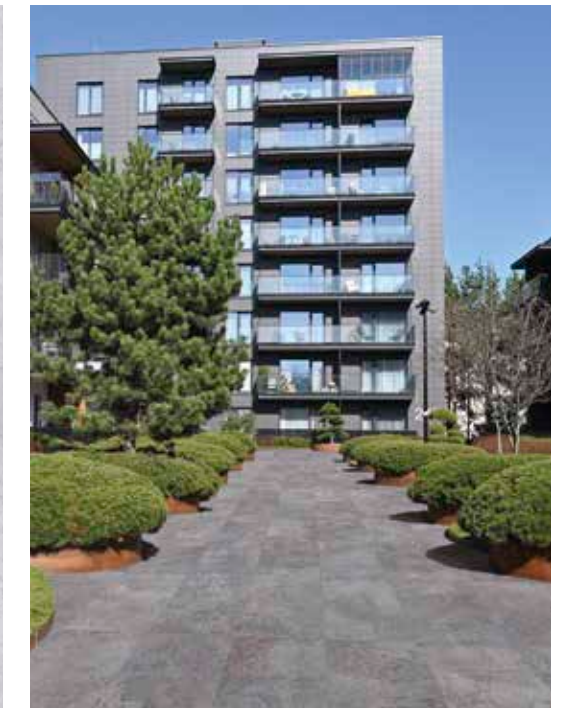

Sonora Grey Outdoor 2CM  
49,75x99,55 cm - 19.59"x39.19"  
G-9234

Sonora Blend Outdoor 2CM  
49,75x99,55 cm - 19.59"x39.19"  
G-9234

Sonora White Outdoor 2CM 49,75x99,55 cm

Sonora Grey Outdoor 2CM 49,75x99,55 cm