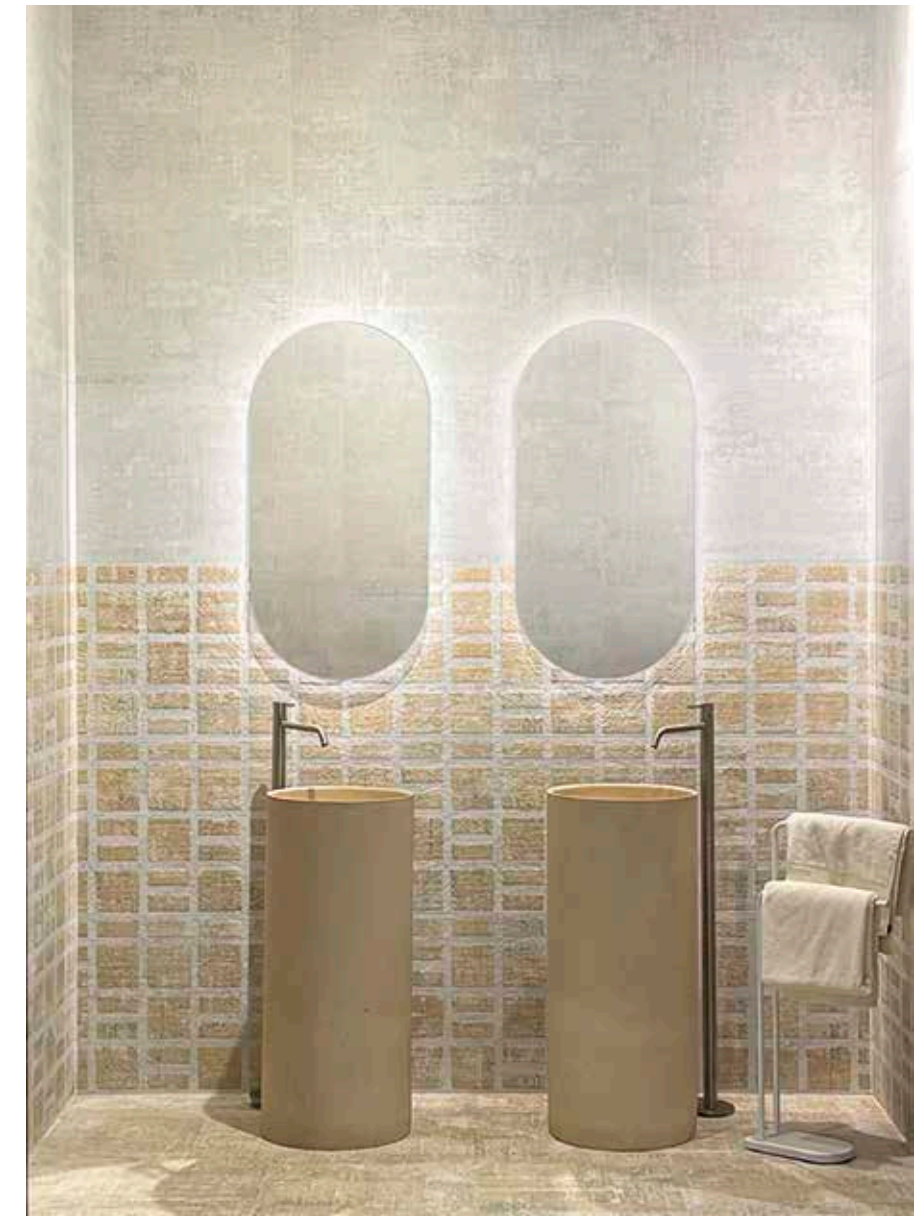

- [1] Milano Blue Frame Natural | Blue Natural 49,75x99,55 cm
- [2] Milano White Natural | Ocre Frame Natural 49,75x99,55 cm | Milano Ocre Natural 59,55x59,55 cm
- [3] Milano White Natural 49,75x99,55 cm