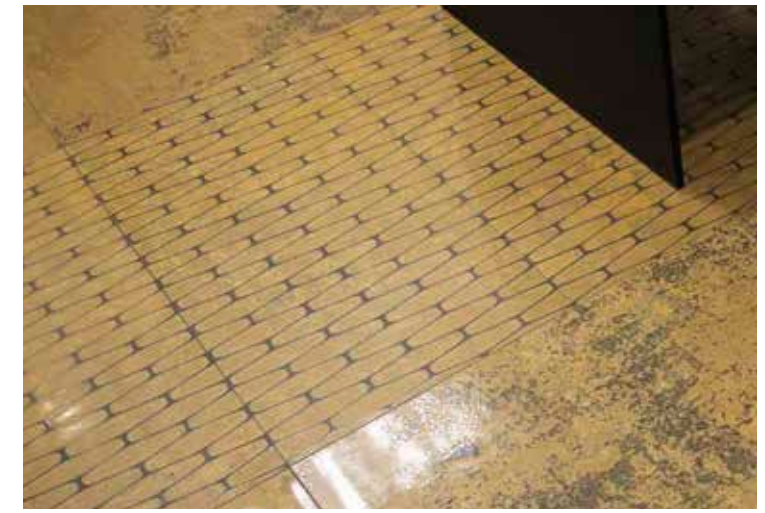

Illusion Brass Lappato 99,55x99,55cm

Illusion Turquoise Lappato 99,55x99,55cm

Illusion Brass Lappato 99,55x99,55cm | Illusion White Lappato 49,75x99,55cm

← Illusion White Lappato 99,55x99,55cm

Illusion Brass Stamp Lappato 49,75x99,55cm