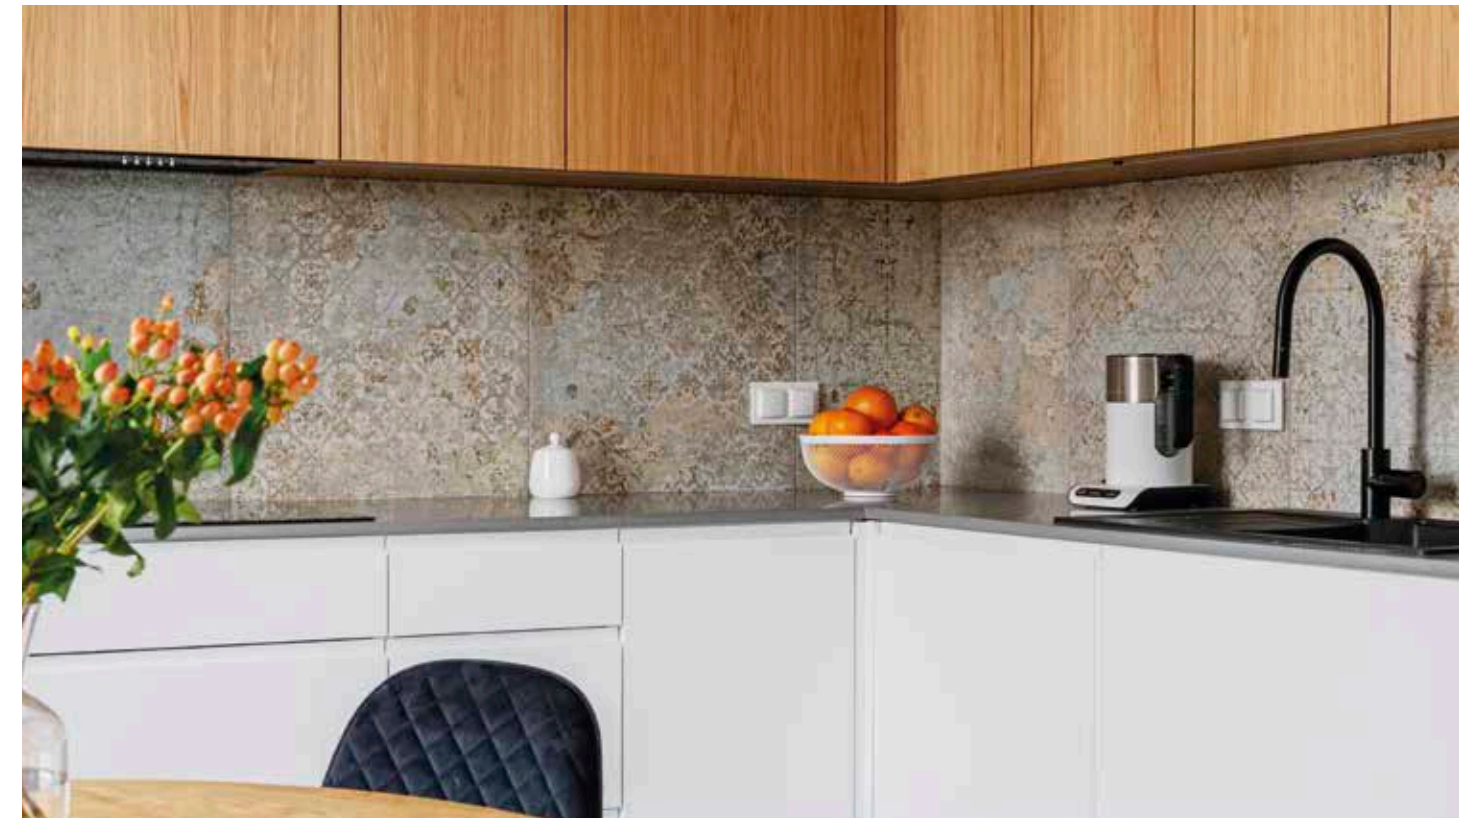

Carpet Vestige Natural 59,2x59,2 cm | Private House | Deer Design | Poland

TEXTILE | TEXTIL

CARPET

PORCELAIN TILES | PORCELANICO

PORCELAIN TILES | PORCELANICO

CARPET

TEXTILE | TEXTIL