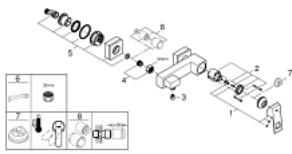

23 145 000 EUROCUBE SINGLE-LEVER SHOWER MIXER 1/2"

PRODUCT DESCRIPTION

- Colour: chrome
- wall mounted
- metal lever
- GROHE SilkMove 46 mm ceramic cartridge
- GROHE Long-Life finish
- adjustable flow rate limiter
- shower bottom outlet 1/2" with integrated non return valve
- covered S-unions
- protected against backflow

23 145 000 EUROCUBE SINGLE-LEVER SHOWER MIXER 1/2"

SPARE PARTS, September 2010 – now

- 1: Lever (Spare part-nr. 46782000)
- 2: Cartridge (Spare part-nr. 46048000)
- 3: Non-return valve (Spare part-nr. 08565000)
- 4: Screw connection 1/2" (Spare part-nr. 45044000)
- 5: S-union (Spare part-nr. 47824000)
- 6: Special spanner (Spare part-nr. 19377000)*
- 7: Temperature limiter (Spare part-nr. 46375000)*
- 8: Extension set, 30 mm (Spare part-nr. 46238000)*