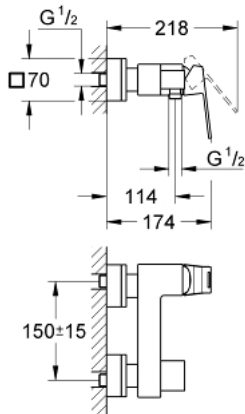

23 145 000 EUROCUBE SINGLE-LEVER SHOWER MIXER 1/2"

PRODUCT DESCRIPTION

- Colour: chrome
- wall mounted
- metal lever
- GROHE SilkMove 46 mm ceramic cartridge
- GROHE Long-Life finish
- adjustable flow rate limiter
- shower bottom outlet 1/2" with integrated non return valve
- covered S-unions
- protected against backflow

23 145 000 EUROCUBE SINGLE-LEVER SHOWER MIXER 1/2"

SPARE PARTS, September 2010 – now

- 1: Lever (Spare part-nr. 46782000)
- 2: Cartridge (Spare part-nr. 46048000)
- 3: Non-return valve (Spare part-nr. 08565000)
- 4: Screw connection 1/2" (Spare part-nr. 45044000)
- 5: S-union (Spare part-nr. 47824000)
- 6: Special spanner (Spare part-nr. 19377000)*
- 7: Temperature limiter (Spare part-nr. 46375000)*
- 8: Extension set, 30 mm (Spare part-nr. 46238000)*