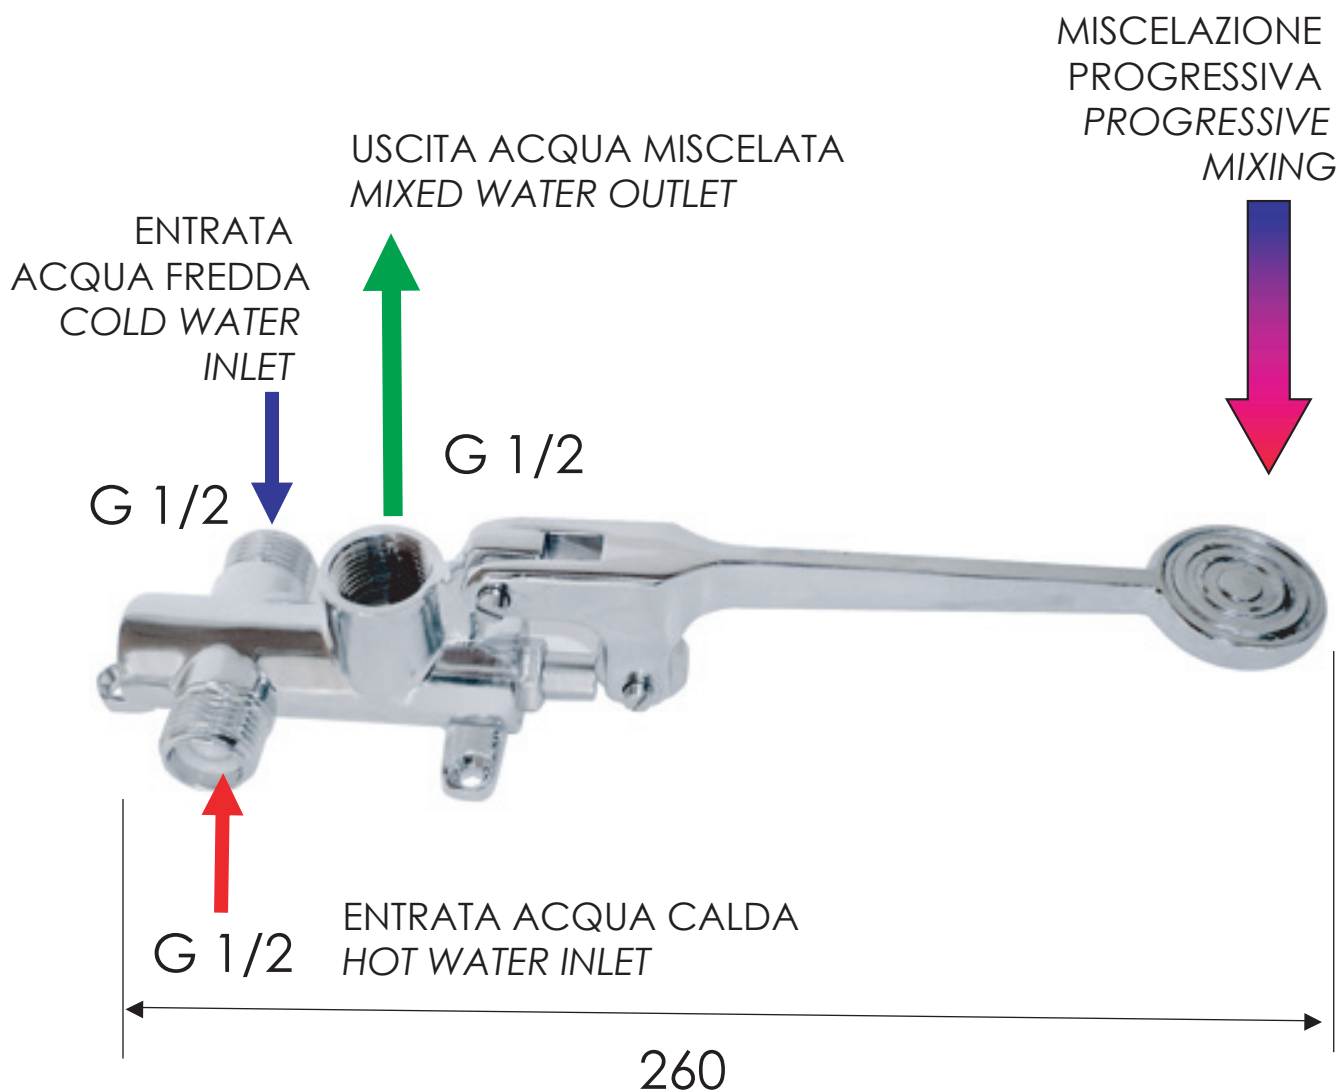

# REMER

RUBINETTERIE

SCHEDA TECNICA

ART. COD.

TECHNICAL FEATURES

66MP

## MATERIALI / MATERIALS

OTTONE CROMATO / CHROME PLATED BRASS