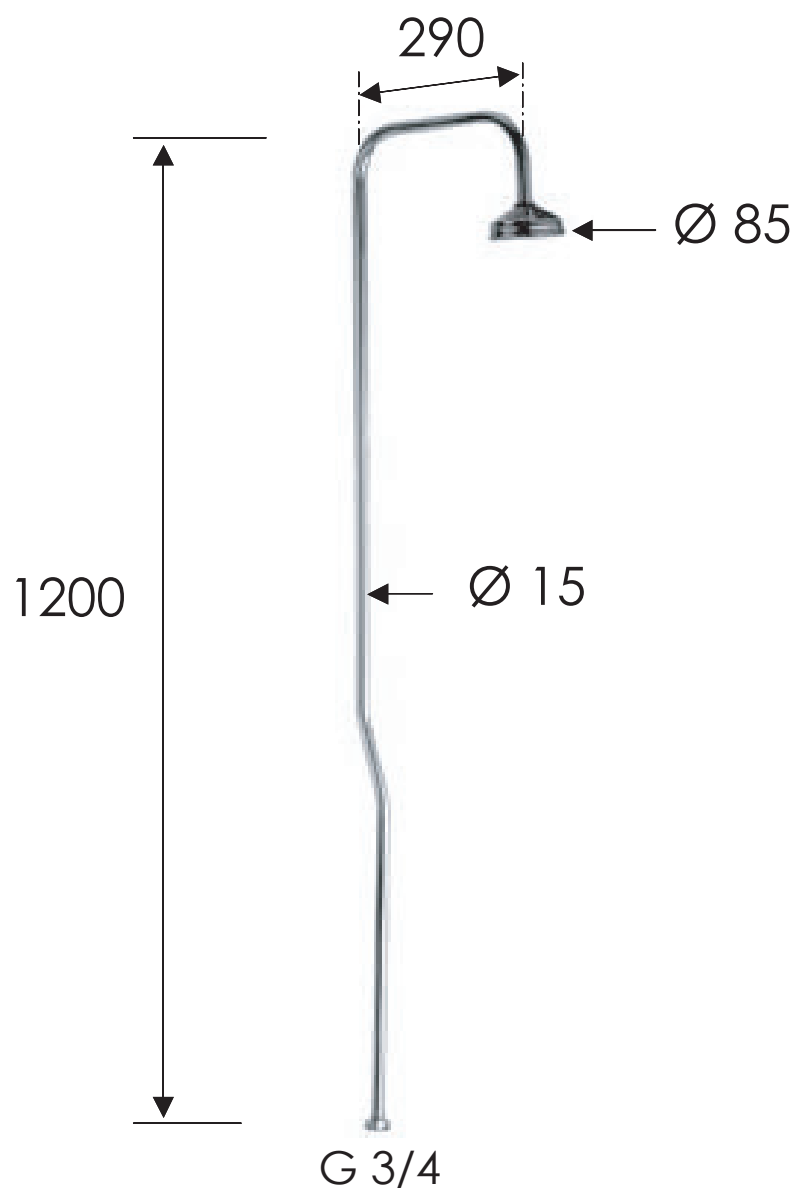

REMER

RUBINETTERIE

SCHEDA TECNICA

TECHNICAL FEATURES

ART. COD.

329EX351EX

MATERIALI / MATERIALS

OTTONE CROMATO / CHROME PLATED BRASS