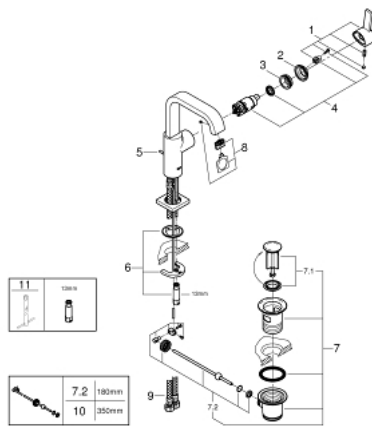

32 146 000 **ALLURE SINGLE-LEVER BASIN MIXER 1/2"**  
**L-SIZE**

**PRODUCT DESCRIPTION**

- Colour: chrome
- single hole installation
- GROHE SilkMove 28 mm ceramic cartridge
- GROHE LongLife finish
- GROHE EcoJoy 6.0 l/min flow limiter
- rapid installation system
- mousseur
- U-spout
- pop-up waste set 1 1/4"
- flexible connection hoses

32 146 000 **ALLURE SINGLE-LEVER BASIN MIXER 1/2"**  
**L-SIZE**

**SPARE PARTS**, July 2016 – now

- 1: Lever (Spare part-nr. 46610000)
  - 2: Cap (Spare part-nr. 46581000)
  - 3: Fitting ring (Spare part-nr. 07419000)
  - 4: Cartridge (Spare part-nr. 46580000)
  - 5: Pop-up rod (Spare part-nr. 46739000)
  - 6: Shank mounting kit (Spare part-nr. 46671000)
  - 7: Waste set 1 1/4" (Spare part-nr. 28910000)
  - 7.1: Plug (Spare part-nr. 07182000)
  - 7.2: Eccentric rod (Spare part-nr. 07052000)
  - 8: Mousseur (Spare part-nr. 13220000)
  - 9: Connection hose (Spare part-nr. 46255000)
  - 10: Eccentric rod (Spare part-nr. 07341000)\*
  - 11: Mounting wrench (Spare part-nr. 19017000)\*
- \* Optional accessories