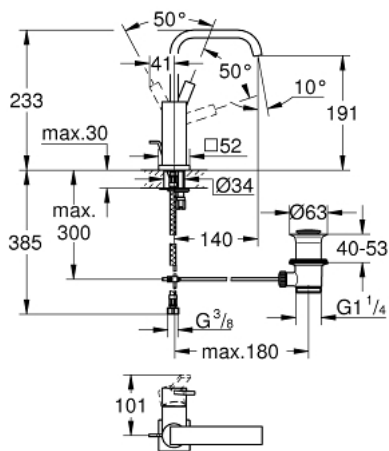

32 146 000 **ALLURE SINGLE-LEVER BASIN MIXER 1/2"**  
**L-SIZE**

**PRODUCT DESCRIPTION**

- Colour: chrome
- single hole installation
- GROHE SilkMove 28 mm ceramic cartridge
- GROHE LongLife finish
- GROHE EcoJoy 6.0 l/min flow limiter
- rapid installation system
- mousseur
- U-spout
- pop-up waste set 1 1/4"
- flexible connection hoses

32 146 000 **ALLURE SINGLE-LEVER BASIN MIXER 1/2"**  
**L-SIZE**

**SPARE PARTS**, July 2016 – now

- 1: Lever (Spare part-nr. 46610000)
  - 2: Cap (Spare part-nr. 46581000)
  - 3: Fitting ring (Spare part-nr. 07419000)
  - 4: Cartridge (Spare part-nr. 46580000)
  - 5: Pop-up rod (Spare part-nr. 46739000)
  - 6: Shank mounting kit (Spare part-nr. 46671000)
  - 7: Waste set 1 1/4" (Spare part-nr. 28910000)
  - 7.1: Plug (Spare part-nr. 07182000)
  - 7.2: Eccentric rod (Spare part-nr. 07052000)
  - 8: Mousseur (Spare part-nr. 13220000)
  - 9: Connection hose (Spare part-nr. 46255000)
  - 10: Eccentric rod (Spare part-nr. 07341000)\*
  - 11: Mounting wrench (Spare part-nr. 19017000)\*
- \* Optional accessories