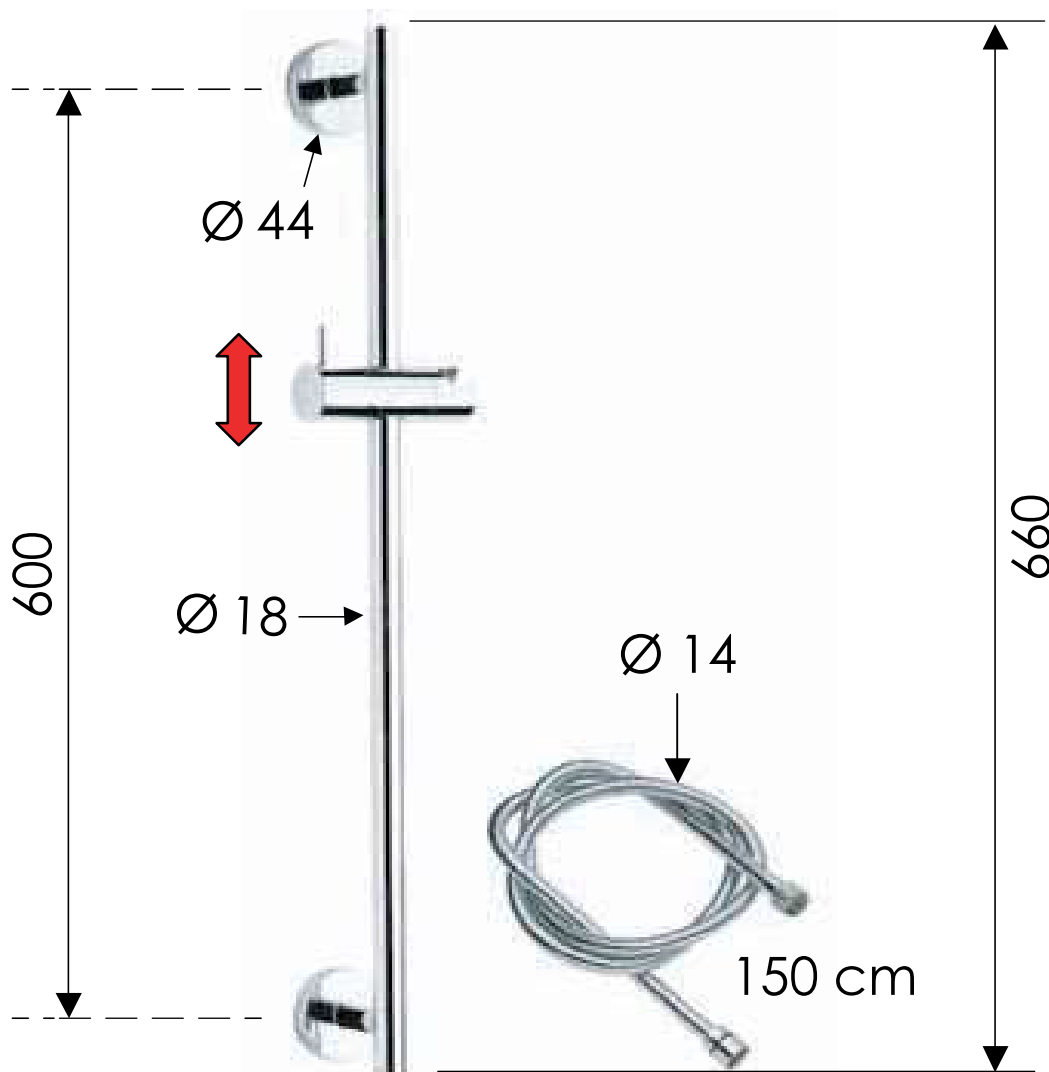

REMER

RUBINETTERIE

SCHEDA TECNICA

ART. COD.

TECHNICAL FEATURES

317M333

MATERIALI / MATERIALS

OTTONE CROMATO / CHROME PLATED BRASS