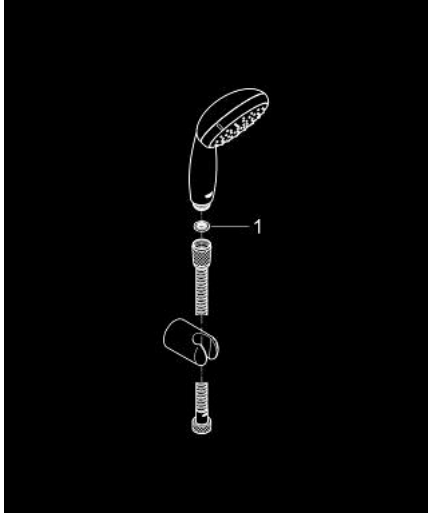

## 27 798 10E TEMPESTA 100 WALL HOLDER SET 2 SPRAYS

### PRODUCT DESCRIPTION

- Colour: chrome
- consisting of:
  - hand shower Tempesta 100 II (27 597)
  - wall shower holder (28 605)
  - not adjustable
  - shower hose Relaxaflex 1250 mm 1/2" x 1/2" (28 150)
- GROHE EcoJoy 5.7 l/min flow limiter
- GROHE DreamSpray perfect spray pattern
- GROHE LongLife finish
- GROHE SpeedClean effortless limescale removal
- Inner WaterGuide for a longer life
- ShockProof silicone ring prevents damages caused by shower falling
- suitable for instantaneous heater
- min. recommended pressure 1.0 bar

## 27 798 10E TEMPESTA 100 WALL HOLDER SET 2 SPRAYS

**SPARE PARTS**, June 2013 – now

1: Dirt strainer (Spare part-nr. 0700200M)