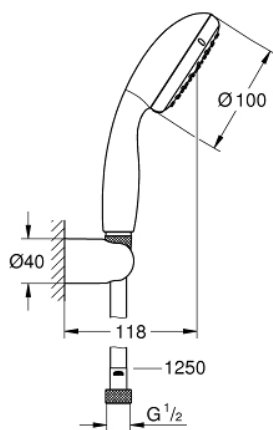

## 27 798 10E TEMPESTA 100 WALL HOLDER SET 2 SPRAYS

### PRODUCT DESCRIPTION

- Colour: chrome
- consisting of:
  - hand shower Tempesta 100 II (27 597)
  - wall shower holder (28 605)
  - not adjustable
  - shower hose Relaxaflex 1250 mm 1/2" x 1/2" (28 150)
- GROHE EcoJoy 5.7 l/min flow limiter
- GROHE DreamSpray perfect spray pattern
- GROHE LongLife finish
- GROHE SpeedClean effortless limescale removal
- Inner WaterGuide for a longer life
- ShockProof silicone ring prevents damages caused by shower falling
- suitable for instantaneous heater
- min. recommended pressure 1.0 bar

## 27 798 10E TEMPESTA 100 WALL HOLDER SET 2 SPRAYS

**SPARE PARTS**, June 2013 – now

1: Dirt strainer (Spare part-nr. 0700200M)