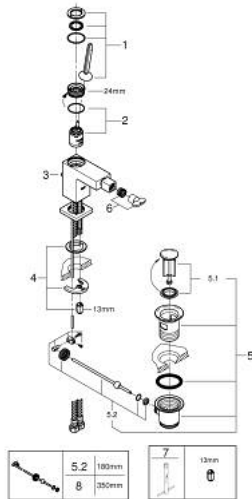

23 664 000 EUROCUBE JOY SINGLE-LEVER BIDET MIXER 1/2"

PRODUCT DESCRIPTION

- Colour: chrome
- single hole installation
- metal lever
- GROHE FeatherControl Joystick cartridge
- GROHE EcoJoy - Less water, perfect flow
- maximum flow rate (at 3 bar): 5 l/min
- ball-joint mousseur
- GROHE FastFixation Plus installation system
- pop-up waste set 1 1/4"
- flexible connection hoses

23 664 000 EUROCUBE JOY SINGLE-LEVER BIDET MIXER 1/2"

SPARE PARTS, April 2015 – now

- 1: Lever (Spare part-nr. 46945000)
- 2: Cartridge (Spare part-nr. 46907000)
- 3: Pop-up rod (Spare part-nr. 46787000)
- 4: Shank mounting kit (Spare part-nr. 46645000)
- 5: Waste set 1 1/4" (Spare part-nr. 28910000)
- 5.1: Plug (Spare part-nr. 07182000)
- 5.2: Eccentric rod (Spare part-nr. 07052000)
- 6: Ball-joint aerator (Spare part-nr. 46791000)
- 7: Mounting wrench (Spare part-nr. 19017000)*
- 8: Eccentric rod (Spare part-nr. 07341000)*