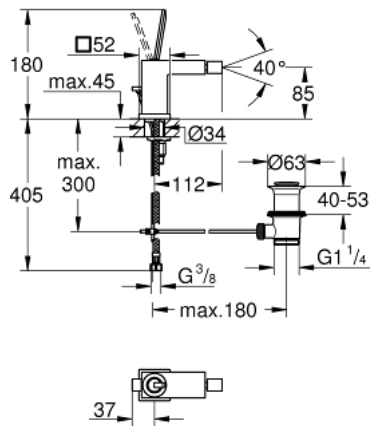

23 664 000 EUROCUBE JOY SINGLE-LEVER BIDET MIXER 1/2"

PRODUCT DESCRIPTION

- Colour: chrome
- single hole installation
- metal lever
- GROHE FeatherControl Joystick cartridge
- GROHE EcoJoy - Less water, perfect flow
- maximum flow rate (at 3 bar): 5 l/min
- ball-joint mousseur
- GROHE FastFixation Plus installation system
- pop-up waste set 1 1/4"
- flexible connection hoses

23 664 000 EUROCUBE JOY SINGLE-LEVER BIDET MIXER 1/2"

SPARE PARTS, April 2015 – now

- 1: Lever (Spare part-nr. 46945000)
- 2: Cartridge (Spare part-nr. 46907000)
- 3: Pop-up rod (Spare part-nr. 46787000)
- 4: Shank mounting kit (Spare part-nr. 46645000)
- 5: Waste set 1 1/4" (Spare part-nr. 28910000)
- 5.1: Plug (Spare part-nr. 07182000)
- 5.2: Eccentric rod (Spare part-nr. 07052000)
- 6: Ball-joint aerator (Spare part-nr. 46791000)
- 7: Mounting wrench (Spare part-nr. 19017000)*
- 8: Eccentric rod (Spare part-nr. 07341000)*