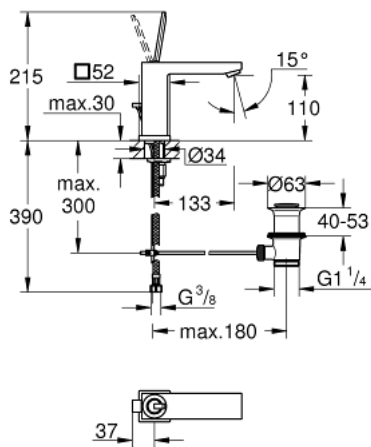

23 657 000 **EUROCUBE JOY SINGLE-LEVER BASIN MIXER 1/2"**
M-SIZE

PRODUCT DESCRIPTION

- Colour: chrome
- single hole installation
- metal lever
- GROHE FeatherControl Joystick cartridge
- GROHE EcoJoy - Less water, perfect flow
- maximum flow rate (at 3 bar): 5 l/min
- SpeedClean mousseur
- GROHE FastFixation Plus installation system
- pop-up waste set 1 1/4"
- flexible connection hoses

23 657 000 **EUROCUBE JOY SINGLE-LEVER BASIN MIXER 1/2"**
M-SIZE

SPARE PARTS, April 2015 – now

- 1: Lever (Spare part-nr. 46945000)
- 2: Cartridge (Spare part-nr. 46907000)
- 3: Pop-up rod (Spare part-nr. 46787000)
- 4: Shank mounting kit (Spare part-nr. 46645000)
- 5: Waste set 1 1/4" (Spare part-nr. 28910000)
- 5.1: Plug (Spare part-nr. 07182000)
- 5.2: Eccentric rod (Spare part-nr. 07052000)
- 6: Mousseur (Spare part-nr. 48159000)
- 7: Mounting wrench (Spare part-nr. 19017000)*
- 8: Eccentric rod (Spare part-nr. 07341000)*