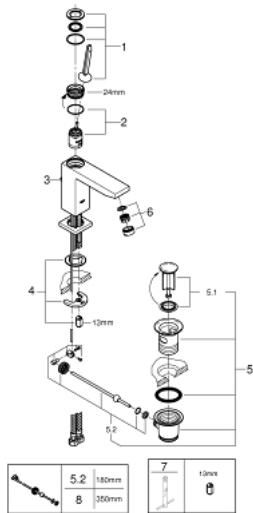

23 657 000 **EUROCUBE JOY SINGLE-LEVER BASIN MIXER 1/2"**
M-SIZE

PRODUCT DESCRIPTION

- Colour: chrome
- single hole installation
- metal lever
- GROHE FeatherControl Joystick cartridge
- GROHE EcoJoy - Less water, perfect flow
- maximum flow rate (at 3 bar): 5 l/min
- SpeedClean mousseur
- GROHE FastFixation Plus installation system
- pop-up waste set 1 1/4"
- flexible connection hoses

23 657 000 **EUROCUBE JOY SINGLE-LEVER BASIN MIXER 1/2"**
M-SIZE

SPARE PARTS, April 2015 – now

- 1: Lever (Spare part-nr. 46945000)
- 2: Cartridge (Spare part-nr. 46907000)
- 3: Pop-up rod (Spare part-nr. 46787000)
- 4: Shank mounting kit (Spare part-nr. 46645000)
- 5: Waste set 1 1/4" (Spare part-nr. 28910000)
- 5.1: Plug (Spare part-nr. 07182000)
- 5.2: Eccentric rod (Spare part-nr. 07052000)
- 6: Mousseur (Spare part-nr. 48159000)
- 7: Mounting wrench (Spare part-nr. 19017000)*
- 8: Eccentric rod (Spare part-nr. 07341000)*