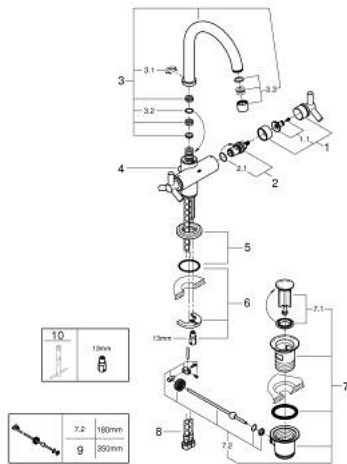

21 019 000 **ATRIO ONE-HOLE BASIN MIXER, 1/2"**
L-SIZE

PRODUCT DESCRIPTION

- Colour: chrome
- ceramic headparts 1/2", 90°
- GROHE LongLife finish
- rapid installation system
- swivel tubular spout with mousseur and stop limiter
- pop-up waste set 1 1/4"
- flexible connection hoses
- with Ypsilon handle

21 019 000 **ATRIO ONE-HOLE BASIN MIXER, 1/2"**
L-SIZE

SPARE PARTS, September 2016 – now

- 1: Handle Atrio Ypsilon (Spare part-nr. 45603000)
 - 1.1: Replacement handle connection kit (Spare part-nr. 45605000)
 - 2: Ceramic headpart 1/2" (Spare part-nr. 45882000)
 - 2.1: O-ring Ø 18.2 x Ø 1.7 (Spare part-nr. 0392400M)
 - 3: Spout (Spare part-nr. 13170000)
 - 3.1: Safety ring (Spare part-nr. 0806500M)
 - 3.2: Sealing washer (Spare part-nr. 0128500M)
 - 3.3: Mousseur (Spare part-nr. 13935000)
 - 4: Pop-up rod (Spare part-nr. 06575000)
 - 5: Escutcheon (Spare part-nr. 45629000)
 - 6: Shank mounting kit (Spare part-nr. 46249000)
 - 7: Waste set 1 1/4" (Spare part-nr. 28910000)
 - 7.1: Plug (Spare part-nr. 07182000)
 - 7.2: Eccentric rod (Spare part-nr. 07052000)
 - 8: Connection hose (Spare part-nr. 46255000)
 - 9: Eccentric rod (Spare part-nr. 07341000)*
 - 10: Mounting wrench (Spare part-nr. 19017000)*
- * Optional accessories