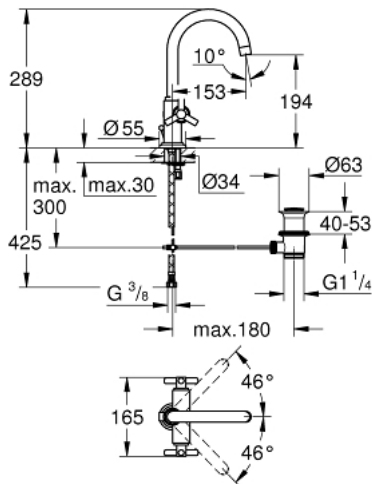

21 019 000 **ATRIO ONE-HOLE BASIN MIXER, 1/2"**
L-SIZE

PRODUCT DESCRIPTION

- Colour: chrome
- ceramic headparts 1/2", 90°
- GROHE LongLife finish
- rapid installation system
- swivel tubular spout with mousseur and stop limiter
- pop-up waste set 1 1/4"
- flexible connection hoses
- with Ypsilon handle

21 019 000 **ATRIO ONE-HOLE BASIN MIXER, 1/2"**
L-SIZE

SPARE PARTS, September 2016 – now

- 1: Handle Atrio Ypsilon (Spare part-nr. 45603000)
 - 1.1: Replacement handle connection kit (Spare part-nr. 45605000)
 - 2: Ceramic headpart 1/2" (Spare part-nr. 45882000)
 - 2.1: O-ring Ø 18.2 x Ø 1.7 (Spare part-nr. 0392400M)
 - 3: Spout (Spare part-nr. 13170000)
 - 3.1: Safety ring (Spare part-nr. 0806500M)
 - 3.2: Sealing washer (Spare part-nr. 0128500M)
 - 3.3: Mousseur (Spare part-nr. 13935000)
 - 4: Pop-up rod (Spare part-nr. 06575000)
 - 5: Escutcheon (Spare part-nr. 45629000)
 - 6: Shank mounting kit (Spare part-nr. 46249000)
 - 7: Waste set 1 1/4" (Spare part-nr. 28910000)
 - 7.1: Plug (Spare part-nr. 07182000)
 - 7.2: Eccentric rod (Spare part-nr. 07052000)
 - 8: Connection hose (Spare part-nr. 46255000)
 - 9: Eccentric rod (Spare part-nr. 07341000)*
 - 10: Mounting wrench (Spare part-nr. 19017000)*
- * Optional accessories