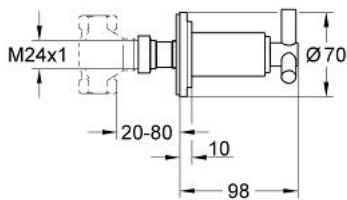

### PRODUCT DESCRIPTION

- Colour: chrome
- set for final installation for
- 35 028 000
- for GROHE concealed valves, 1/2", 3/4", 1"
- GROHE LongLife finish
- installation depth infinitely adjustable 20-80 mm
- escutcheon with screwable wall sealing
- with Ypsilon handle