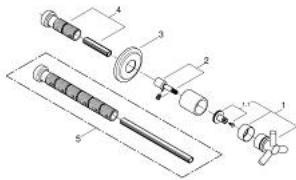

### PRODUCT DESCRIPTION

- Colour: chrome
- set for final installation for
- 35 028 000
- for GROHE concealed valves, 1/2", 3/4", 1"
- GROHE LongLife finish
- installation depth infinitely adjustable 20-80 mm
- escutcheon with screwable wall sealing
- with Ypsilon handle

### SPARE PARTS, November 2013 – now

- 1: Handle Atrio Ypsilon (Spare part-nr. 45603000)
- 1.1: Replacement handle connection kit (Spare part-nr. 45605000)
- 2: Extension for spindle (Spare part-nr. 45607000)
- 3: Escutcheon (Spare part-nr. 45608000)
- 4: Extension set, 80 mm (Spare part-nr. 45202000)
- 5: Extension set 200 mm (Spare part-nr. 45203000)\*