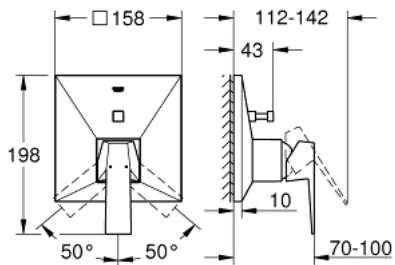

24 072 000 ALLURE BRILLIANT SINGLE-LEVER MIXER WITH 2-WAY DIVERTER

PRODUCT DESCRIPTION

- Colour: chrome
- trim set for GROHE Rapido SmartBox (35 600/35 604)
- GROHE SilkMove 46 mm ceramic cartridge
- GROHE LongLife finish
- GROHE FastFixation escutcheon with covered shaft sealing and covered fixing
- metal escutcheon, retroactively 6° adjustable
- metal lever
- automatic 2-way diverter
- flow performance: outlet B = 27 l/min, outlet C = 27 l/min
- without rough-in set (sold separately)

24 072 000 ALLURE BRILLIANT SINGLE-LEVER MIXER WITH 2-WAY DIVERTER

SPARE PARTS, July 2017 – now

- 1: Lever (Spare part-nr. 46804000)
 - 2: Escutcheon (Spare part-nr. 48437000)
 - 3: Mounting plate (Spare part-nr. 48438000)
 - 4: Cap (Spare part-nr. 46784000)
 - 5: Diverter (Spare part-nr. 48442000)
 - 6: Cartridge (Spare part-nr. 46048000)
 - 7: Non-return valve (Spare part-nr. 49085000)
 - 8: Seal (Spare part-nr. 48360000)
 - 9: Temperature limiter (Spare part-nr. 46375000)*
 - 10: Backflow protection combination (EN1717) (Spare part-nr. 14055000)*
 - 11: Universal extension set single-lever mixers, 25 mm (Spare part-nr. 14056000)*
 - 12: Diverter (Spare part-nr. 48444000)*
 - 13: Universal extension set single-lever mixers, 50 mm (Spare part-nr. 14057000)*
 - 14: Diverter (Spare part-nr. 48445000)*
- * Optional accessories