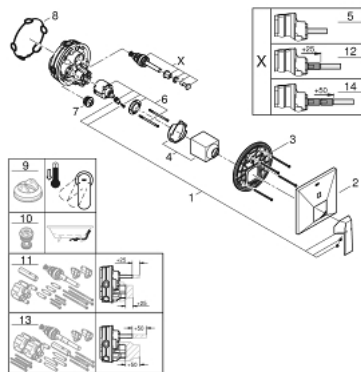

24 072 000 ALLURE BRILLIANT SINGLE-LEVER MIXER WITH 2-WAY DIVERTER

PRODUCT DESCRIPTION

- Colour: chrome
- trim set for GROHE Rapido SmartBox (35 600/35 604)
- GROHE SilkMove 46 mm ceramic cartridge
- GROHE LongLife finish
- GROHE FastFixation escutcheon with covered shaft sealing and covered fixing
- metal escutcheon, retroactively 6° adjustable
- metal lever
- automatic 2-way diverter
- flow performance: outlet B = 27 l/min, outlet C = 27 l/min
- without rough-in set (sold separately)

24 072 000 ALLURE BRILLIANT SINGLE-LEVER MIXER WITH 2-WAY DIVERTER

SPARE PARTS, July 2017 – now

- 1: Lever (Spare part-nr. 46804000)
 - 2: Escutcheon (Spare part-nr. 48437000)
 - 3: Mounting plate (Spare part-nr. 48438000)
 - 4: Cap (Spare part-nr. 46784000)
 - 5: Diverter (Spare part-nr. 48442000)
 - 6: Cartridge (Spare part-nr. 46048000)
 - 7: Non-return valve (Spare part-nr. 49085000)
 - 8: Seal (Spare part-nr. 48360000)
 - 9: Temperature limiter (Spare part-nr. 46375000)*
 - 10: Backflow protection combination (EN1717) (Spare part-nr. 14055000)*
 - 11: Universal extension set single-lever mixers, 25 mm (Spare part-nr. 14056000)*
 - 12: Diverter (Spare part-nr. 48444000)*
 - 13: Universal extension set single-lever mixers, 50 mm (Spare part-nr. 14057000)*
 - 14: Diverter (Spare part-nr. 48445000)*
- * Optional accessories