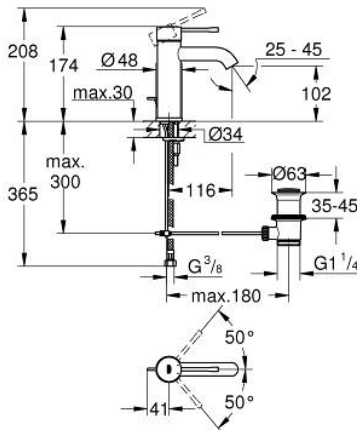

23 589 001 **ESSENCE SINGLE-LEVER BASIN MIXER 1/2"**
S-SIZE

PRODUCT DESCRIPTION

- Colour: chrome
- single hole installation
- metal lever
- GROHE SilkMove 28 mm ceramic cartridge
- with temperature limiter
- GROHE LongLife finish
- GROHE EcoJoy mousseur 5.7 l/min
- GROHE AquaGuide adjustable mousseur
- GROHE FastFixation Plus installation system
- pop-up waste set 1 1/4"
- flexible connection hoses

23 589 001 **ESSENCE SINGLE-LEVER BASIN MIXER 1/2"**
S-SIZE

SPARE PARTS, March 2015 – now

- 1: Lever (Spare part-nr. 46917000)
 - 2: Fitting ring (Spare part-nr. 46715000)
 - 3: Cartridge (Spare part-nr. 46580000)
 - 4: Pop-up rod (Spare part-nr. 46739000)
 - 5: Mousseur (Spare part-nr. 48270000)
 - 6: Shank fastening assembly (Spare part-nr. 46645000)
 - 7: Waste set 1 1/4" (Spare part-nr. 28910000)
 - 7.1: Plug (Spare part-nr. 07182000)
 - 7.2: Eccentric rod (Spare part-nr. 07052000)
 - 8: Mounting wrench (Spare part-nr. 19017000)*
 - 9: Eccentric rod (Spare part-nr. 07341000)*
- * Optional accessories