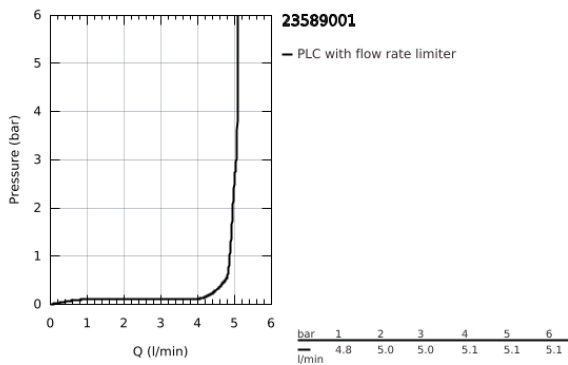

23 589 001 **ESSENCE SINGLE-LEVER BASIN MIXER 1/2"**
S-SIZE

PRODUCT DESCRIPTION

- Colour: chrome
- single hole installation
- metal lever
- GROHE SilkMove 28 mm ceramic cartridge
- with temperature limiter
- GROHE LongLife finish
- GROHE EcoJoy mousseur 5.7 l/min
- GROHE AquaGuide adjustable mousseur
- GROHE FastFixation Plus installation system
- pop-up waste set 1 1/4"
- flexible connection hoses

23 589 001 **ESSENCE SINGLE-LEVER BASIN MIXER 1/2"**
S-SIZE

SPARE PARTS, March 2015 – now

- 1: Lever (Spare part-nr. 46917000)
 - 2: Fitting ring (Spare part-nr. 46715000)
 - 3: Cartridge (Spare part-nr. 46580000)
 - 4: Pop-up rod (Spare part-nr. 46739000)
 - 5: Mousseur (Spare part-nr. 48270000)
 - 6: Shank fastening assembly (Spare part-nr. 46645000)
 - 7: Waste set 1 1/4" (Spare part-nr. 28910000)
 - 7.1: Plug (Spare part-nr. 07182000)
 - 7.2: Eccentric rod (Spare part-nr. 07052000)
 - 8: Mounting wrench (Spare part-nr. 19017000)*
 - 9: Eccentric rod (Spare part-nr. 07341000)*
- * Optional accessories