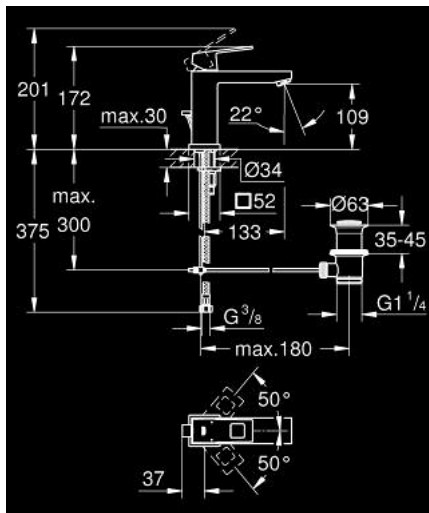

23 445 000 EUROCUBE SINGLE-LEVER BASIN MIXER 1/2" M-SIZE

PRODUCT DESCRIPTION

- Colour: chrome
- single hole installation
- metal lever
- GROHE SilkMove 28 mm ceramic cartridge
- with temperature limiter
- GROHE LongLife finish
- GROHE EcoJoy - Less water, perfect flow
- maximum flow rate (at 3 bar): 5 l/min
- SpeedClean mousseur
- GROHE FastFixation Plus installation system
- pop-up waste set 1 1/4"
- flexible connection hoses
- min. recommended pressure 1.0 bar

23 445 000 **EUROCUBE SINGLE-LEVER BASIN MIXER 1/2"**
M-SIZE

SPARE PARTS, September 2013 – now

- 1: Lever (Spare part-nr. 46786000)
 - 2: Fitting ring (Spare part-nr. 46715000)
 - 3: Cartridge (Spare part-nr. 46580000)
 - 4: Mousseur (Spare part-nr. 48159000)
 - 5: Pop-up rod (Spare part-nr. 46787000)
 - 6: Shank mounting kit (Spare part-nr. 46645000)
 - 7: Waste set 1 1/4" (Spare part-nr. 28910000)
 - 7.1: Plug (Spare part-nr. 07182000)
 - 7.2: Eccentric rod (Spare part-nr. 07052000)
 - 8: Mounting wrench (Spare part-nr. 19017000)*
 - 9: Eccentric rod (Spare part-nr. 07341000)*
- * Optional accessories