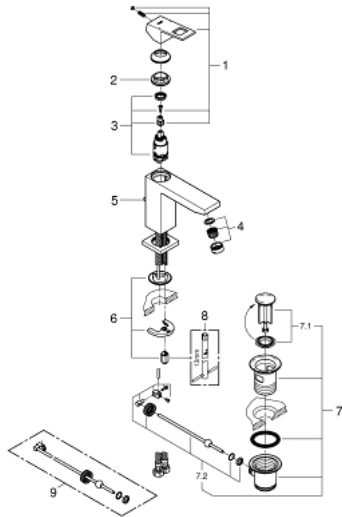

23 445 000 EUROCUBE SINGLE-LEVER BASIN MIXER 1/2" M-SIZE

PRODUCT DESCRIPTION

- Colour: chrome
- single hole installation
- metal lever
- GROHE SilkMove 28 mm ceramic cartridge
- with temperature limiter
- GROHE LongLife finish
- GROHE EcoJoy - Less water, perfect flow
- maximum flow rate (at 3 bar): 5 l/min
- SpeedClean mousseur
- GROHE FastFixation Plus installation system
- pop-up waste set 1 1/4"
- flexible connection hoses
- min. recommended pressure 1.0 bar

23 445 000 **EUROCUBE SINGLE-LEVER BASIN MIXER 1/2"**
M-SIZE

SPARE PARTS, September 2013 – now

- 1: Lever (Spare part-nr. 46786000)
 - 2: Fitting ring (Spare part-nr. 46715000)
 - 3: Cartridge (Spare part-nr. 46580000)
 - 4: Mousseur (Spare part-nr. 48159000)
 - 5: Pop-up rod (Spare part-nr. 46787000)
 - 6: Shank mounting kit (Spare part-nr. 46645000)
 - 7: Waste set 1 1/4" (Spare part-nr. 28910000)
 - 7.1: Plug (Spare part-nr. 07182000)
 - 7.2: Eccentric rod (Spare part-nr. 07052000)
 - 8: Mounting wrench (Spare part-nr. 19017000)*
 - 9: Eccentric rod (Spare part-nr. 07341000)*
- * Optional accessories