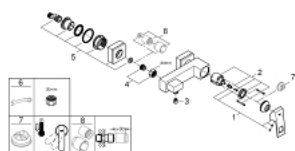

23 145 000 EUROCUBE SINGLE-LEVER SHOWER MIXER 1/2"

PRODUCT DESCRIPTION

- Colour: chrome
- wall mounted
- metal lever
- GROHE SilkMove 46 mm ceramic cartridge
- GROHE LongLife finish
- adjustable flow rate limiter
- shower bottom outlet 1/2" with integrated non return valve
- covered S-unions
- protected against backflow

23 145 000 EUROCUBE SINGLE-LEVER SHOWER MIXER 1/2"

SPARE PARTS, September 2010 – now

- 1: Lever (Spare part-nr. 46782000)
- 2: Cartridge (Spare part-nr. 46048000)
- 3: Non-return valve (Spare part-nr. 08565000)
- 4: Screw connection 1/2" (Spare part-nr. 45044000)
- 5: S-union (Spare part-nr. 47824000)
- 6: Special spanner (Spare part-nr. 19377000)*
- 7: Temperature limiter (Spare part-nr. 46375000)*
- 8: Extension set, 30 mm (Spare part-nr. 46238000)*