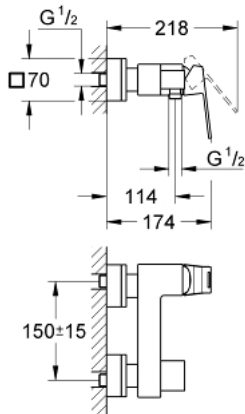

23 145 000 EUROCUBE SINGLE-LEVER SHOWER MIXER 1/2"

PRODUCT DESCRIPTION

- Colour: chrome
- wall mounted
- metal lever
- GROHE SilkMove 46 mm ceramic cartridge
- GROHE LongLife finish
- adjustable flow rate limiter
- shower bottom outlet 1/2" with integrated non return valve
- covered S-unions
- protected against backflow

23 145 000 EUROCUBE SINGLE-LEVER SHOWER MIXER 1/2"

SPARE PARTS, September 2010 – now

- 1: Lever (Spare part-nr. 46782000)
- 2: Cartridge (Spare part-nr. 46048000)
- 3: Non-return valve (Spare part-nr. 08565000)
- 4: Screw connection 1/2" (Spare part-nr. 45044000)
- 5: S-union (Spare part-nr. 47824000)
- 6: Special spanner (Spare part-nr. 19377000)*
- 7: Temperature limiter (Spare part-nr. 46375000)*
- 8: Extension set, 30 mm (Spare part-nr. 46238000)*