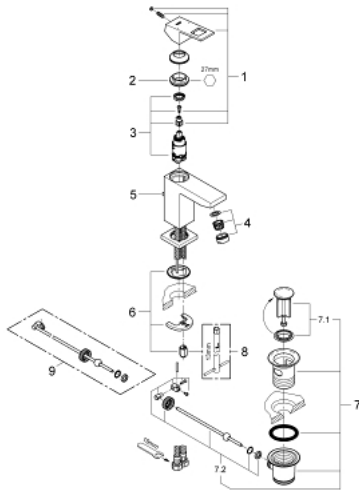

23 127 00E **EUROCUBE SINGLE-LEVER BASIN MIXER 1/2"**
S-SIZE

PRODUCT DESCRIPTION

- Colour: chrome
- single hole installation
- metal lever
- GROHE SilkMove 28 mm ceramic cartridge
- temperature limiter
- GROHE Long-Life Shine durable sparkling sheen
- GROHE Water Saving SpeedClean mousseur 5.7 l/min
- GROHE FastFixation Plus installation system
- pop-up waste set 1 1/4"
- flexible connection hoses

23 127 00E **EUROCUBE SINGLE-LEVER BASIN MIXER 1/2"**
S-SIZE

SPARE PARTS, September 2010 – spareParts.validDate.now

- 1: Lever (Order-nr. 46786000)
 - 2: Fitting ring (Order-nr. 46715000)
 - 3: Cartridge (Order-nr. 46580000)
 - 4: Mousseur (Order-nr. 48159000)
 - 5: Pop-up rod (Order-nr. 46787000)
 - 6: Shank fastening assembly (Order-nr. 46645000)
 - 7: Waste set 1 1/4" (Order-nr. 28910000)
 - 7.1: Plug (Order-nr. 07182000)
 - 7.2: Eccentric rod (Order-nr. 07052000)
 - 8: Mounting wrench (Order-nr. 19017000)*
 - 9: Eccentric rod (Order-nr. 07341000)*
- * Optional accessories