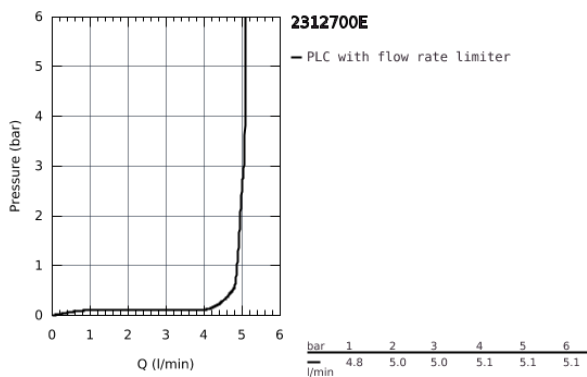

23 127 00E **EUROCUBE SINGLE-LEVER BASIN MIXER 1/2"**
S-SIZE

PRODUCT DESCRIPTION

- Colour: chrome
- single hole installation
- metal lever
- GROHE SilkMove 28 mm ceramic cartridge
- temperature limiter
- GROHE Long-Life Shine durable sparkling sheen
- GROHE Water Saving SpeedClean mousseur 5.7 l/min
- GROHE FastFixation Plus installation system
- pop-up waste set 1 1/4"
- flexible connection hoses

23 127 00E **EUROCUBE SINGLE-LEVER BASIN MIXER 1/2"**
S-SIZE

SPARE PARTS, September 2010 – spareParts.validDate.now

- 1: Lever (Order-nr. 46786000)
 - 2: Fitting ring (Order-nr. 46715000)
 - 3: Cartridge (Order-nr. 46580000)
 - 4: Mousseur (Order-nr. 48159000)
 - 5: Pop-up rod (Order-nr. 46787000)
 - 6: Shank fastening assembly (Order-nr. 46645000)
 - 7: Waste set 1 1/4" (Order-nr. 28910000)
 - 7.1: Plug (Order-nr. 07182000)
 - 7.2: Eccentric rod (Order-nr. 07052000)
 - 8: Mounting wrench (Order-nr. 19017000)*
 - 9: Eccentric rod (Order-nr. 07341000)*
- * Optional accessories