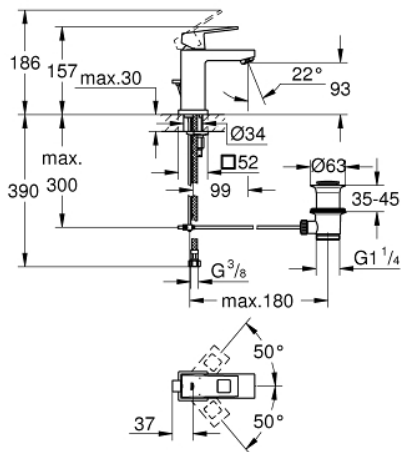

23 127 00E **EUROCUBE SINGLE-LEVER BASIN MIXER 1/2"**
S-SIZE

PRODUCT DESCRIPTION

- Colour: chrome
- single hole installation
- metal lever
- GROHE SilkMove 28 mm ceramic cartridge
- temperature limiter
- GROHE Long-Life Shine durable sparkling sheen
- GROHE Water Saving SpeedClean mousseur 5.7 l/min
- GROHE FastFixation Plus installation system
- pop-up waste set 1 1/4"
- flexible connection hoses

23 127 00E **EUROCUBE SINGLE-LEVER BASIN MIXER 1/2"**
S-SIZE

SPARE PARTS, September 2010 – spareParts.validDate.now

- 1: Lever (Order-nr. 46786000)
 - 2: Fitting ring (Order-nr. 46715000)
 - 3: Cartridge (Order-nr. 46580000)
 - 4: Mousseur (Order-nr. 48159000)
 - 5: Pop-up rod (Order-nr. 46787000)
 - 6: Shank fastening assembly (Order-nr. 46645000)
 - 7: Waste set 1 1/4" (Order-nr. 28910000)
 - 7.1: Plug (Order-nr. 07182000)
 - 7.2: Eccentric rod (Order-nr. 07052000)
 - 8: Mounting wrench (Order-nr. 19017000)*
 - 9: Eccentric rod (Order-nr. 07341000)*
- * Optional accessories