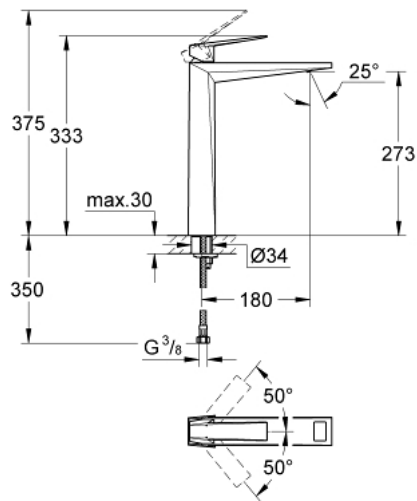

## 23 114 000 ALLURE BRILLIANT SINGLE-LEVER BASIN MIXER 1/2" XL-SIZE

### PRODUCT DESCRIPTION

- Colour: chrome
- single hole installation
- for free-standing basins
- GROHE SilkMove 28 mm ceramic cartridge
- temperature limiter
- GROHE LongLife finish
- GROHE EcoJoy 5.0 l/min flow limiter
- GROHE FastFixation installation system
- spout with integrated mousseur
- smooth body
- flexible connection hoses
- min. recommended pressure 1.0 bar

23 114 000 **ALLURE BRILLIANT SINGLE-LEVER BASIN MIXER 1/2"**  
**XL-SIZE**

**SPARE PARTS**, August 2010 – now

- 1: Lever (Spare part-nr. 46793000)
- 2: Cartridge (Spare part-nr. 46580000)
- 3: Fitting ring (Spare part-nr. 46715000)
- 4: Race (Spare part-nr. 46794000)
- 5: Shank mounting kit (Spare part-nr. 46249000)
- 6: Mounting wrench (Spare part-nr. 19017000)\*