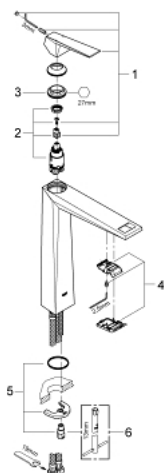

## 23 114 000 ALLURE BRILLIANT SINGLE-LEVER BASIN MIXER 1/2" XL-SIZE

### PRODUCT DESCRIPTION

- Colour: chrome
- single hole installation
- for free-standing basins
- GROHE SilkMove 28 mm ceramic cartridge
- temperature limiter
- GROHE LongLife finish
- GROHE EcoJoy 5.0 l/min flow limiter
- GROHE FastFixation installation system
- spout with integrated mousseur
- smooth body
- flexible connection hoses
- min. recommended pressure 1.0 bar

23 114 000 **ALLURE BRILLIANT SINGLE-LEVER BASIN MIXER 1/2"**  
**XL-SIZE**

**SPARE PARTS**, August 2010 – now

- 1: Lever (Spare part-nr. 46793000)
- 2: Cartridge (Spare part-nr. 46580000)
- 3: Fitting ring (Spare part-nr. 46715000)
- 4: Race (Spare part-nr. 46794000)
- 5: Shank mounting kit (Spare part-nr. 46249000)
- 6: Mounting wrench (Spare part-nr. 19017000)\*