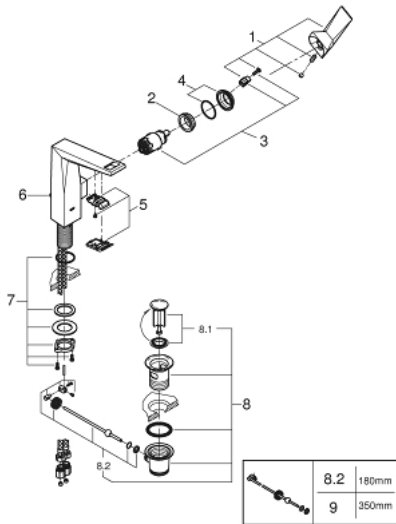

23 109 000 ALLURE BRILLIANT SINGLE-LEVER BASIN MIXER 1/2" L-SIZE

PRODUCT DESCRIPTION

- Colour: chrome
- single hole installation
- GROHE SilkMove 28 mm ceramic cartridge
- temperature limiter
- GROHE LongLife finish
- GROHE EcoJoy 5.0 l/min flow limiter
- GROHE FastFixation installation system
- spout with integrated mousseur
- pop-up waste set 1 1/4"
- flexible connection hoses
- min. recommended pressure 1.0 bar

23 109 000 **ALLURE BRILLIANT SINGLE-LEVER BASIN MIXER 1/2"**
L-SIZE

SPARE PARTS, December 2019 – now

- 1: Lever (Spare part-nr. 46792000)
- 2: Fitting ring (Spare part-nr. 07419000)
- 3: Cartridge (Spare part-nr. 46963000)
- 4: Cap (Spare part-nr. 46581000)
- 5: Race (Spare part-nr. 46794000)
- 6: Pop-up rod (Spare part-nr. 46787000)
- 7: Shank fastening assembly (Spare part-nr. 48384000)
- 8: Waste set 1 1/4" (Spare part-nr. 28910000)
- 8.1: Plug (Spare part-nr. 07182000)
- 8.2: Eccentric rod (Spare part-nr. 07052000)
- 9: Eccentric rod (Spare part-nr. 07341000)*