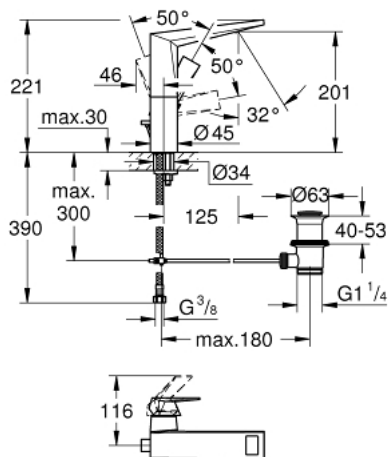

23 109 000 ALLURE BRILLIANT SINGLE-LEVER BASIN MIXER 1/2" L-SIZE

PRODUCT DESCRIPTION

- Colour: chrome
- single hole installation
- GROHE SilkMove 28 mm ceramic cartridge
- temperature limiter
- GROHE LongLife finish
- GROHE EcoJoy 5.0 l/min flow limiter
- GROHE FastFixation installation system
- spout with integrated mousseur
- pop-up waste set 1 1/4"
- flexible connection hoses
- min. recommended pressure 1.0 bar

23 109 000 **ALLURE BRILLIANT SINGLE-LEVER BASIN MIXER 1/2"**
L-SIZE

SPARE PARTS, December 2019 – now

- 1: Lever (Spare part-nr. 46792000)
- 2: Fitting ring (Spare part-nr. 07419000)
- 3: Cartridge (Spare part-nr. 46963000)
- 4: Cap (Spare part-nr. 46581000)
- 5: Race (Spare part-nr. 46794000)
- 6: Pop-up rod (Spare part-nr. 46787000)
- 7: Shank fastening assembly (Spare part-nr. 48384000)
- 8: Waste set 1 1/4" (Spare part-nr. 28910000)
- 8.1: Plug (Spare part-nr. 07182000)
- 8.2: Eccentric rod (Spare part-nr. 07052000)
- 9: Eccentric rod (Spare part-nr. 07341000)*